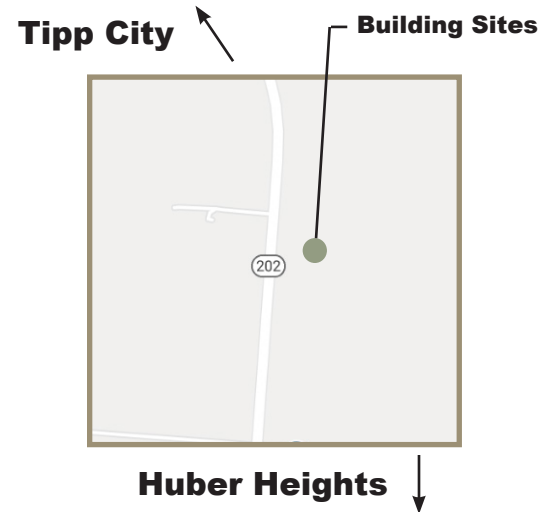

# Charleston Building Development • Tipp City, Ohio

- Just north of West Charleston on St. Rt. 202
- Custom Homes Start in the 350's (including lot)
- Bethel Township/School District
- Minutes from Huber Heights & Tipp City
- Custom Design or Use Available Floor Plans