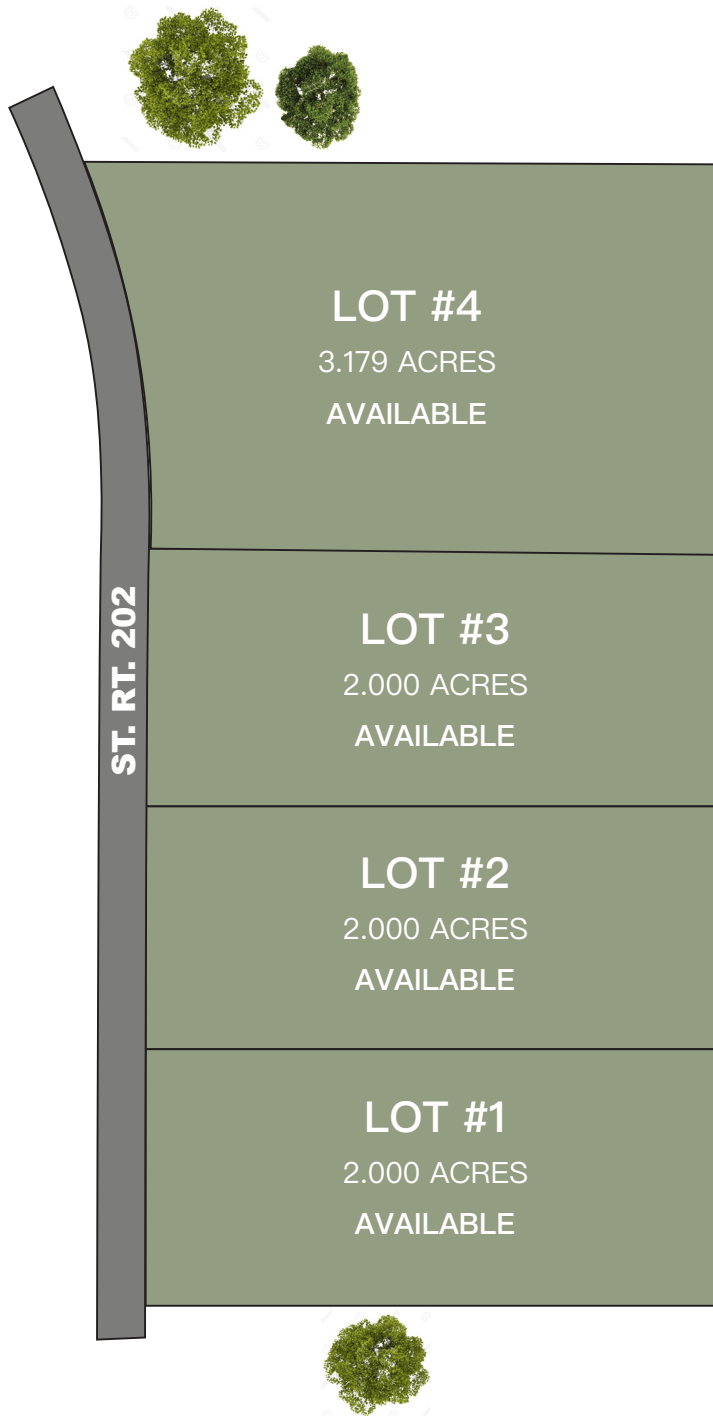

# Charleston Building Development • Tipp City, Ohio

- Just north of West Charleston on St. Rt. 202
- Custom Homes Start in the 350's (including lot)
- Bethel Township/School District
- Minutes from Huber Heights & Tipp City
- Custom Design or Use Available Floor Plans